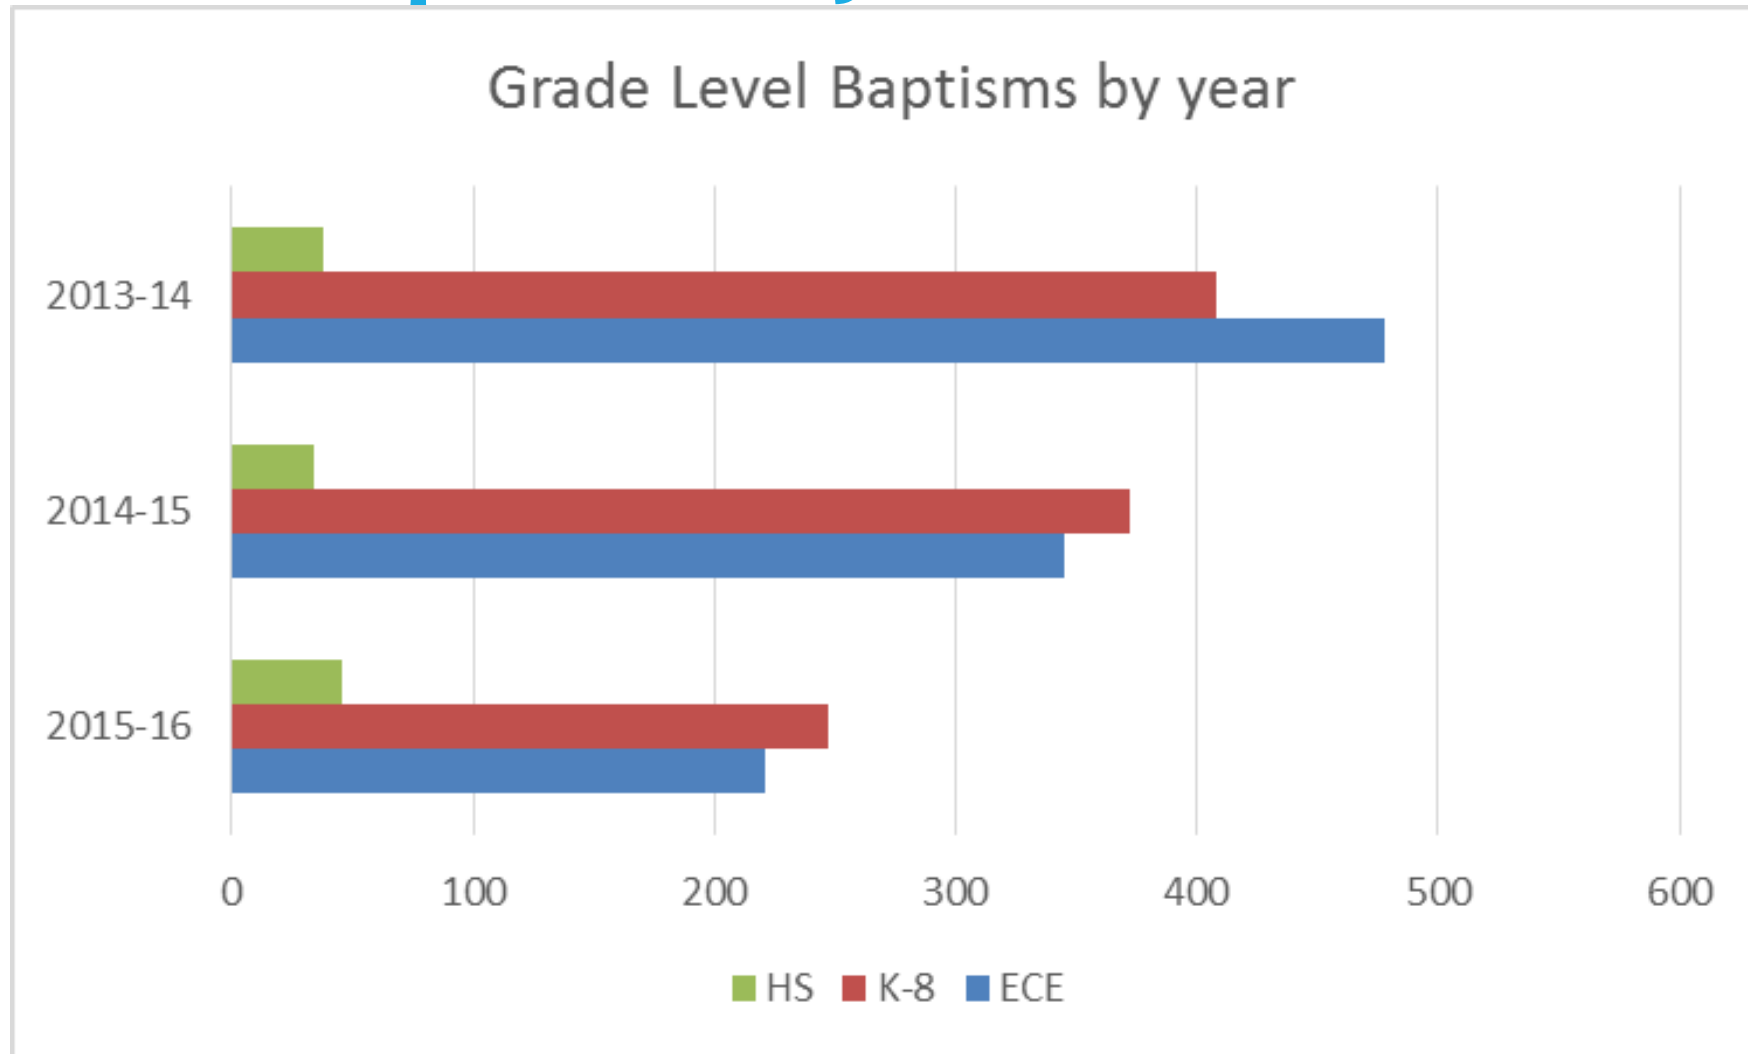

Baptisms by Grade Level